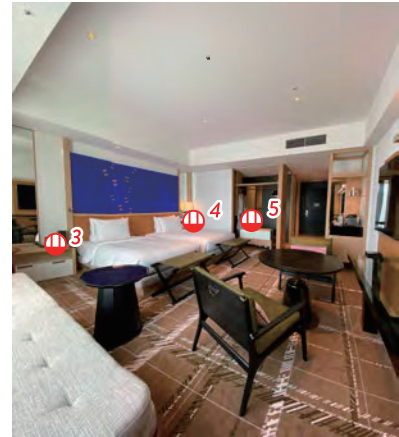

JPY 25,300-  
per equipment

King Bed Deluxe

Outlet Location

Twin Beds Deluxe

Contact Us

Nakada Inc.

4-48 Minato, Kanazawa City, Ishikawa Prefecture, 920-0211, JAPAN

TEL: +81 (0)76-238-7575 FAX: +81 (0)76-237-2299 E-mail: 316@nkdisc.co.jp