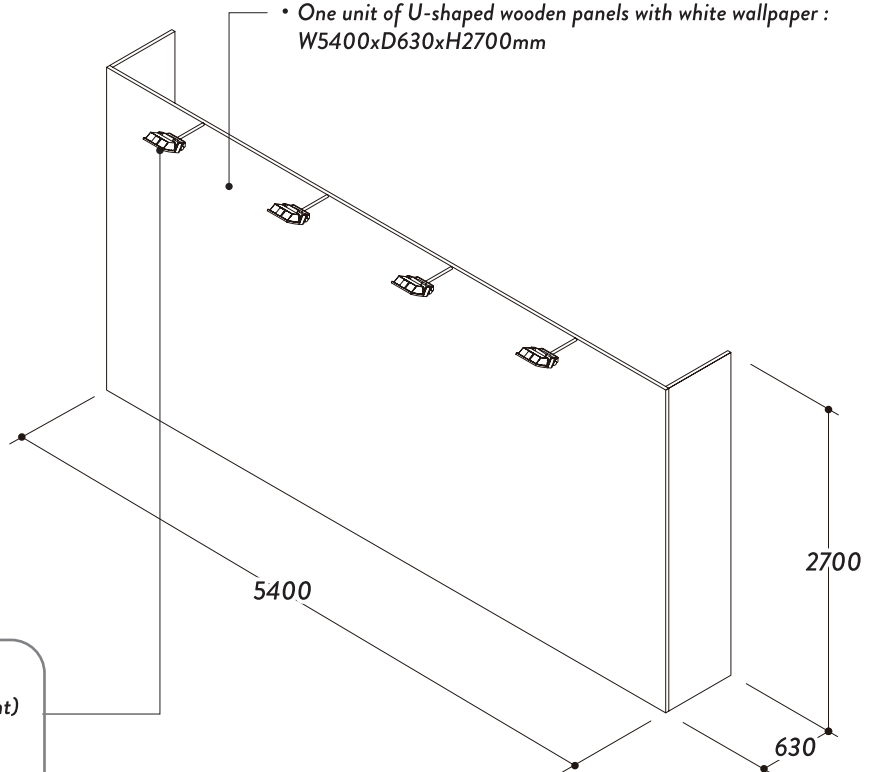

**The basic specifications: a Wall, 5 lighting equipments, and a nameplate**

- A hanging sign stand with an exhibiting gallery name : W400xH200mm

\* We will post the gallery's name at the entrance.

- One unit of U-shaped wooden panels with white wallpaper : W5400xD630xH2700mm