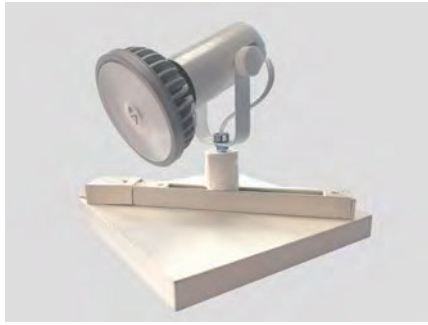

- All prices are tax included. The rental fees and the cost of wiring work inside a room are included during the event period.
- If you have any questions or requests, please do not hesitate to contact and consult us.

15. Shelf-mounted Spotlight

LED
200 mm square (base) x H305mm
the wattage: 18.5W
the lighting color: white

JPY 7,700-
per equipment