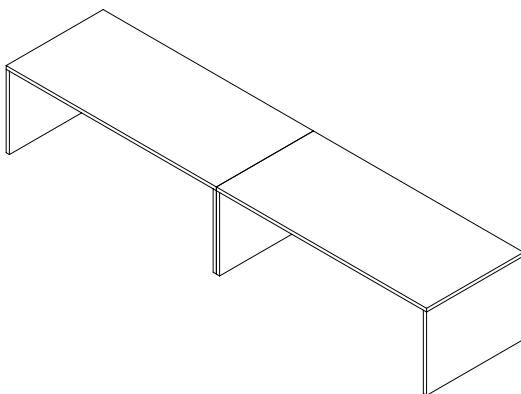

\*withstand load: 30kg

JPY 50,600-  
per table

5. Exhibition Table: Type E (Fixedly Connected Double Table)

A wooden inverted U-shaped fixedly connected double table covered with white matte wallpaper: W2700xD900xH700mm (for "STANDARD" twin-bedded rooms)

It can fit together with **two single-size beds**.

\*For the rooms "2 Twin Beds Deluxe" and "2 Twin Beds Premium", the width changes to W2860mm.

\*withstand load: 60kg

JPY 104,500-  
per table

6. Exhibition Table: Type F (Box Style Table)