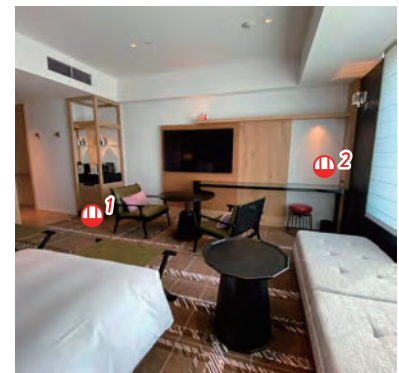

- All prices are tax included. The rental fees and the cost of wiring work inside a room are included during the event period.
- If you have any questions or requests, please do not hesitate to contact and consult us.

15. Shelf-mounted Spotlight

LED
200 mm square (base) x H305mm
the wattage: 18.5W
the lighting color: white

JPY 7,700-
per equipment

16. Stand type Spotlight

LED
460 mm square (base) x H1650-2350mm
the wattage: 18.5W
the lighting color: white

JPY 25,300-
per equipment

Twin Beds Deluxe

Contact Us

Nakada Inc.

4-48 Minato, Kanazawa City, Ishikawa Prefecture, 920-0211, JAPAN

TEL: +81 (0)76-238-7575 FAX: +81 (0)76-237-2299 E-mail: 316@nkdisc.co.jp