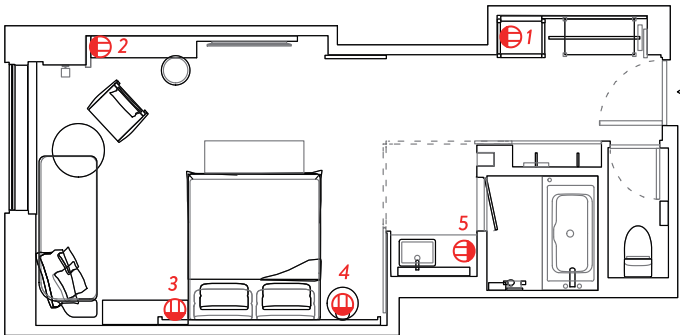

King Bed Deluxe

Outlet Location