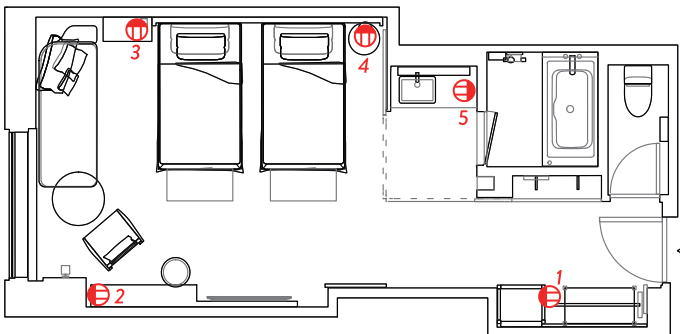

Twin Beds Deluxe